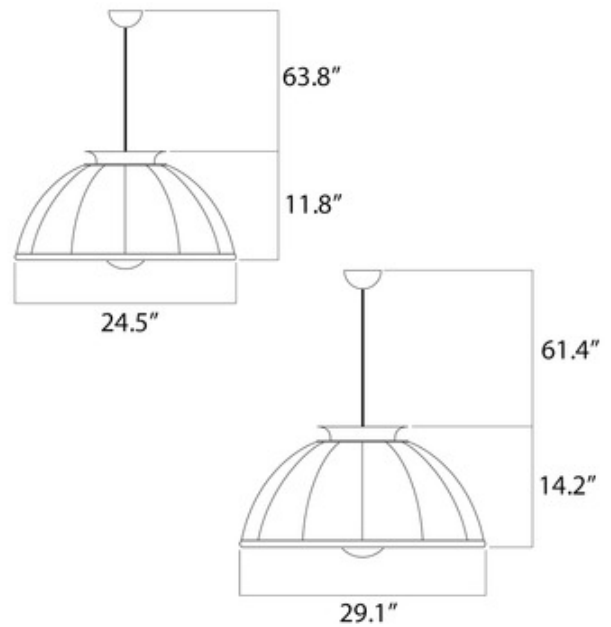

BRAND

Venetian Designs

DESCRIPTION

The Cupola Pendant has a distinctive large pleated shade that has an outer White or Black finish and matching visible diffuser that gently spreads the light through the inner Silver Leaf, Gold Leaf, or White lining. Available in two sizes. Note: Overall height is not adjustable and must be specified to order. Small Minimum / Maximum height: 23.5 / 78 in. Large Minimum / Maximum height: 25.75 / 78 in.

Shown in: Black / Gold Leaf

SHADE COLOR	Gold Leaf
BODY FINISH	White
WATTAGE	70W
DIMMER	Standard 120V
DIMENSIONS	24.5"W x 12.5"H
BULB NOT INCLUDED	
LAMP	1 x T8/Medium (E26)/70W/120V Halogen

Technical Information

PRODUCT DIMENSIONS	Cable Length: 66.5"
---------------------------	---------------------

SPEC #	VEN461081
---------------	-----------

COMPANY	PROJECT	FIXTURE TYPE	APPROVED BY	DATE