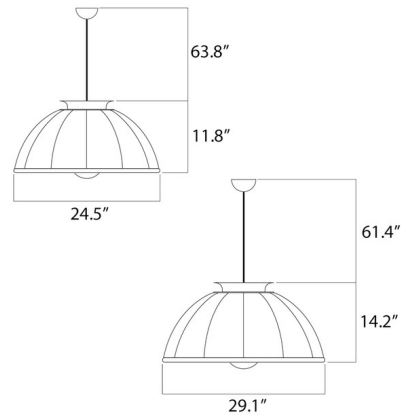

### Description

Discover the sophisticated simplicity of the Cupola Pendant, a distinctive lighting fixture designed to make a statement without overpowering your space. This Italian-crafted pendant features a generously sized, elegantly pleated shade, available with an outer finish in either crisp White or classic Black. The matching visible diffuser gently spreads a warm, inviting glow, enhanced by the luxurious Gold Leaf lining within. The Cupola Pendant is a versatile piece, seamlessly blending contemporary aesthetics with a hint of industrial chic and transitional appeal. Available in two sizes, it's perfect for creating a focal point over dining tables, kitchen islands, or adding a refined touch to living areas. Note: The overall height is not adjustable and must be specified at the time of order to ensure a perfect fit for your space.

### Specifications

COLOR . . . . . Gold Leaf  
BODY FINISH . . . . . Black  
WATTAGE . . . . . 70W  
DIMMER . . . . . Standard 120V  
DIMENSIONS . . . . . 24.5"W x 12.5"H  
BULB NOT INCLUDED . . . . . 1 x T8/Medium (E26)/70W/120V Halogen