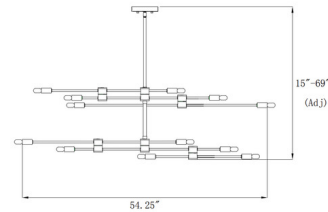

### Specifications

COLOR	N/A
BODY FINISH	Polished Nickel
WATTAGE	360W
DIMMER	Standard 120V
DIMENSIONS	61"L x 21.75"W x 11"H
BULB NOT INCLUDED	6 x T6/Candelabra (E12)/60W/120V Incandescent
OTHER BULB OPTIONS	6 x Edison Tube/Candelabra (E12)/120V Incandescent 6 x Edison Tube/Candelabra (E12)/120V LED 6 x T6/Candelabra (E12)/120V LED

### Technical Information

PRODUCT DIMENSIONS . . . . . Min/Max Adjustable Height: 7" - 61"

Notes:

Shown in polished nickel

CLICK TO VIEW PRODUCT