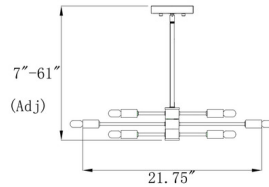

### Specifications

COLOR	N/A
BODY FINISH	Polished Nickel
WATTAGE	360W
DIMMER	Standard 120V
DIMENSIONS	61"L x 21.75"W x 11"H
BULB NOT INCLUDED	6 x T6/Candelabra (E12)/60W/120V Incandescent
OTHER BULB OPTIONS	6 x Edison Tube/Candelabra (E12)/120V Incandescent 6 x Edison Tube/Candelabra (E12)/120V LED 6 x T6/Candelabra (E12)/120V LED

### Technical Information

PRODUCT DIMENSIONS . . . . . Min/Max Adjustable Height: 7" - 61"

Notes:

Shown in polished nickel

CLICK TO VIEW PRODUCT