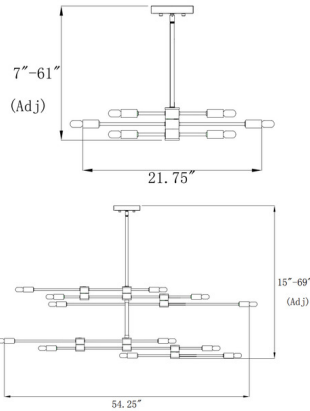

Specifications

COLOR	N/A
BODY FINISH	Polished Nickel
WATTAGE	360W
DIMMER	Standard 120V
DIMENSIONS	61"L x 21.75"W x 11"H
BULB NOT INCLUDED	6 x T6/Candelabra (E12)/60W/120V Incandescent
OTHER BULB OPTIONS	6 x Edison Tube/Candelabra (E12)/120V Incandescent 6 x Edison Tube/Candelabra (E12)/120V LED 6 x T6/Candelabra (E12)/120V LED

Technical Information

PRODUCT DIMENSIONS Min/Max Adjustable Height: 7" - 61"

Notes:

Shown in polished nickel

CLICK TO VIEW PRODUCT