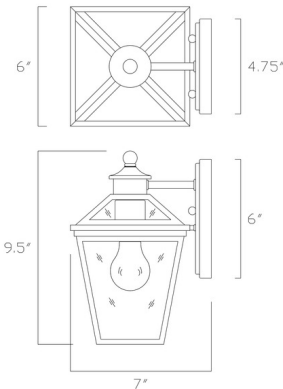

By Savoy House

Description

The Ellijay 1-Light Outdoor Wall Lantern is a classic and versatile outdoor lighting fixture that mimics the design of a vintage gas lantern. It features a tapered box shape with a decorative top finial, and clear glass panes on all four sides and the roof. The Ellijay 1-Light Outdoor Wall Lantern is a great choice for a variety of outdoor spaces, such as porches, patios, balconies, and entryways. It provides both style and security.

Shown in black / clear

Specifications

COLOR	Clear
BODY FINISH	Black
WATTAGE	100W
DIMMER	Standard 120V
DIMENSIONS	6"W x 9.5"H x 7"D
BULB NOT INCLUDED	1 x A19/Medium (E26)/100W/120V Incandescent
OTHER BULB OPTIONS	1 x A19/Medium (E26)/120V LED