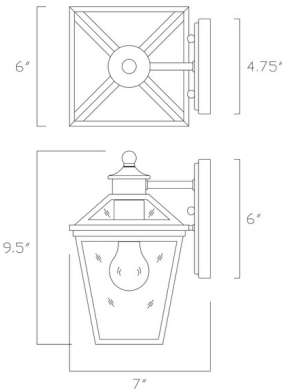

### Description

The Ellijay 1-Light Outdoor Wall Lantern is a classic and versatile outdoor lighting fixture that mimics the design of a vintage gas lantern. It features a tapered box shape with a decorative top finial, and clear glass panes on all four sides and the roof. The Ellijay 1-Light Outdoor Wall Lantern is a great choice for a variety of outdoor spaces, such as porches, patios, balconies, and entryways. It provides both style and security.

### Specifications

COLOR	Clear
BODY FINISH	Black
WATTAGE	100W
DIMMER	Standard 120V
DIMENSIONS	6"W x 9.5"H x 7"D
BULB NOT INCLUDED	1 x A19/Medium (E26)/100W/120V Incandescent
OTHER BULB OPTIONS	1 x A19/Medium (E26)/120V LED