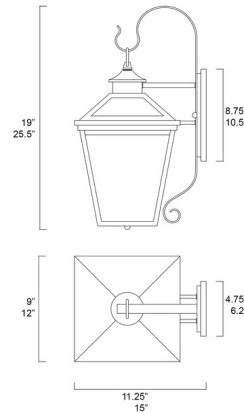

## Ellijay Outdoor Hanging Wall Sconce By Savoy House

### Description

Ellijay Outdoor Hanging Wall Sconce is an eye catching piece, perfect in any exterior space. Available with Clear glass and a Black or English Bronze finish in two sizes. 6.25 x 10.5 inch backplate. Wet location rated. UL listed.

### Specifications

COLOR	Clear
BODY FINISH	Black
WATTAGE	120W
DIMMER	Standard 120V
DIMENSIONS	9"W x 19"H x 11.25"D
BULB NOT INCLUDED	3 x B10/Candelabra (E12)/40W/120V Incandescent
OTHER BULB OPTIONS	3 x B10/Candelabra (E12)/120V LED