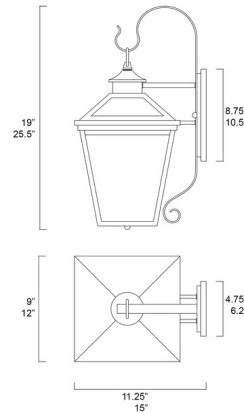

## Ellijay Outdoor Hanging Wall Sconce By Savoy House

### Description

Ellijay Outdoor Hanging Wall Sconce is an eye catching piece, perfect in any exterior space. Available with Clear glass and a Black or English Bronze finish in two sizes. 6.25 x 10.5 inch backplate. Wet location rated. UL listed.

### Specifications

COLOR	Clear
BODY FINISH	Black
WATTAGE	160W
DIMMER	Standard 120V
DIMENSIONS	12"W x 25.5"H x 15"D
BULB NOT INCLUDED	4 x B10/Candelabra (E12)/40W/120V Incandescent
OTHER BULB OPTIONS	3 x B10/Candelabra (E12)/120V LED