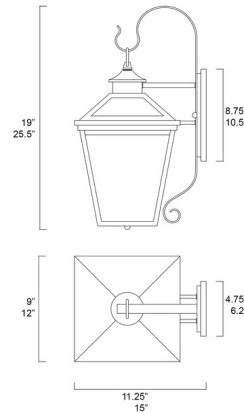

Lightology

lightology.com
866-954-4489
07-07-26

Project: _____

Company: _____

Location: _____ Fixture Type: _____

SPEC #: **SVY461237**

Approved On: _____ Approved By: _____

Ellijay Outdoor Hanging Wall Sconce By Savoy House

Description

Ellijay Outdoor Hanging Wall Sconce is an eye catching piece, perfect in any exterior space. Available with Clear glass and a Black or English Bronze finish in two sizes. 6.25 x 10.5 inch backplate. Wet location rated. UL listed.

Shown in black / clear

Specifications

COLOR	Clear
BODY FINISH	Black
WATTAGE	160W
DIMMER	Standard 120V
DIMENSIONS	12"W x 25.5"H x 15"D
BULB NOT INCLUDED	4 x B10/Candelabra (E12)/40W/120V Incandescent
OTHER BULB OPTIONS	3 x B10/Candelabra (E12)/120V LED