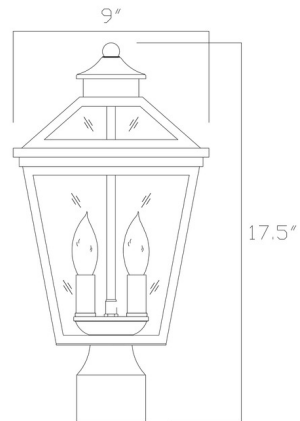

CLICK TO VIEW PRODUCT

Notes: