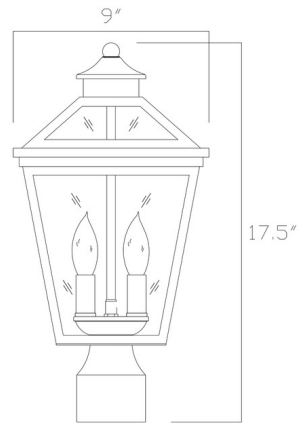

CLICK TO VIEW PRODUCT

Notes: