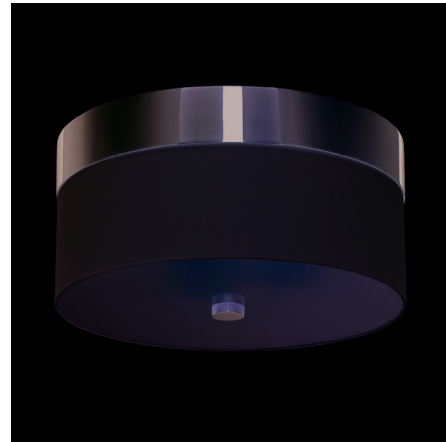

## Grayson Ceiling Light Fixture By Crystorama

### Description

Grayson Ceiling Flush Mount has a Polished Nickel or Dark Bronze finish. Three 60 watt, 120 volt A19 Medium base incandescent bulbs are required, but not included. 16 inch width x 8 inch height x 16 inch depth. UL listed.

Shown in dark bronze

### Specifications

COLOR	N/A
BODY FINISH	Dark Bronze
WATTAGE	129W
DIMMER	Standard 120V
DIMENSIONS	16"W x 8"H x 16"D
BULB NOT INCLUDED	3 x A19/Medium (E26)/43W/120V Incandescent
COUNTRY OF ORIGIN	China

CLICK TO VIEW PRODUCT