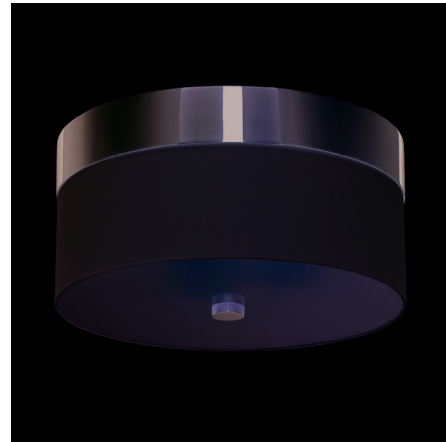

Lightology

lightology.com
866-954-4489
04-13-26

Project: _____

Company: _____

Location: _____ Fixture Type: _____

SPEC #: **CRY461466**

Approved On: _____ Approved By: _____

Grayson Ceiling Light Fixture By Crystorama

Description

Grayson Ceiling Flush Mount has a Polished Nickel or Dark Bronze finish. Three 60 watt, 120 volt A19 Medium base incandescent bulbs are required, but not included. 16 inch width x 8 inch height x 16 inch depth. UL listed.

Shown in polished nickel

Specifications

COLOR	N/A
BODY FINISH	Polished Nickel
WATTAGE	129W
DIMMER	Standard 120V
DIMENSIONS	16"W x 8"H x 16"D
BULB NOT INCLUDED	3 x A19/Medium (E26)/43W/120V Incandescent
COUNTRY OF ORIGIN	China