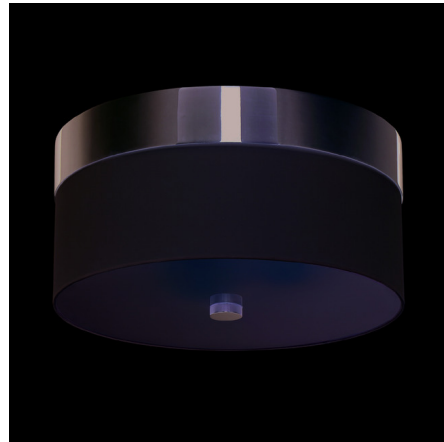

## Grayson Ceiling Light Fixture By Crystorama

### Description

Grayson Ceiling Flush Mount has a Polished Nickel or Dark Bronze finish. Three 60 watt, 120 volt A19 Medium base incandescent bulbs are required, but not included. 16 inch width x 8 inch height x 16 inch depth. UL listed.

Shown in polished nickel

### Specifications

COLOR	N/A
BODY FINISH	Polished Nickel
WATTAGE	129W
DIMMER	Standard 120V
DIMENSIONS	16"W x 8"H x 16"D
BULB NOT INCLUDED	3 x A19/Medium (E26)/43W/120V Incandescent
COUNTRY OF ORIGIN	China