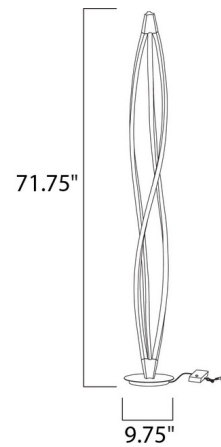

Lightology

lightology.com
866-954-4489
06-04-26

Project: _____

Company: _____

Location: _____ Fixture Type: _____

SPEC #: **ET2461529**

Approved On: _____ Approved By: _____

Cyclone Floor Lamp

By Et2

Description

Cyclone Floor Lamp is a long unique fixture in Matte White finish. Three 14.6 watt, 120 volt 3000K LED module is included. 9.75 inch width x 71.75 inch height.

Specifications

COLOR . . . . . Matte White
BODY FINISH . . . . . Matte White
WATTAGE 43.8W
DIMMER . . . . . Low Voltage Electronic
DIMENSIONS . . . . . 9.75"W x 71.75"H
INTEGRATED LED MODULE . . . . . 3 x LED/14.6W/120V LED

Technical Information

COLOR RENDERING . . . . . 80 CRI
LAMP COLOR 3000K
LUMENS/WATT 210.96
LUMINOUS FLUX . . . . . 3080 lumens

CLICK TO VIEW PRODUCT

Notes: