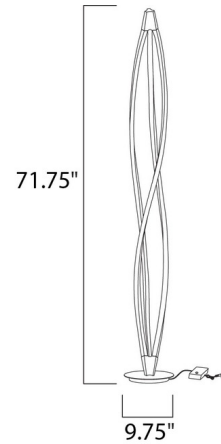

Lightology

lightology.com
866-954-4489
04-04-26

Project: _____

Company: _____

Location: _____ Fixture Type: _____

SPEC #: **ET2461529**

Approved On: _____ Approved By: _____

Cyclone Floor Lamp

By Et2

Description

Cyclone Floor Lamp is a long unique fixture in Matte White finish. Three 14.6 watt, 120 volt 3000K LED module is included. 9.75 inch width x 71.75 inch height.

Specifications

COLOR . . . . . Matte White
BODY FINISH . . . . . Matte White
WATTAGE 43.8W
DIMMER . . . . . Low Voltage Electronic
DIMENSIONS . . . . . 9.75"W x 71.75"H
INTEGRATED LED MODULE . . . . . 3 x LED/14.6W/120V LED

Technical Information

COLOR RENDERING . . . . . 80 CRI
LAMP COLOR 3000K
LUMENS/WATT 210.96
LUMINOUS FLUX . . . . . 3080 lumens

CLICK TO VIEW PRODUCT

Notes: