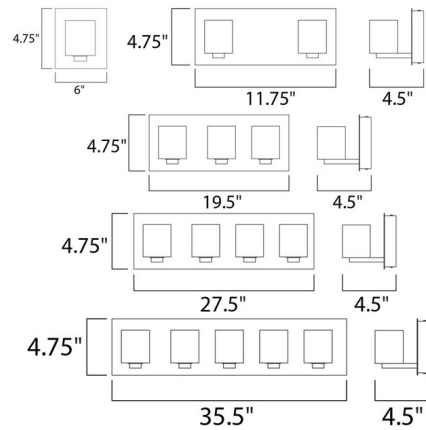

Shown in polished chrome / clear

CLICK TO VIEW PRODUCT

Notes: