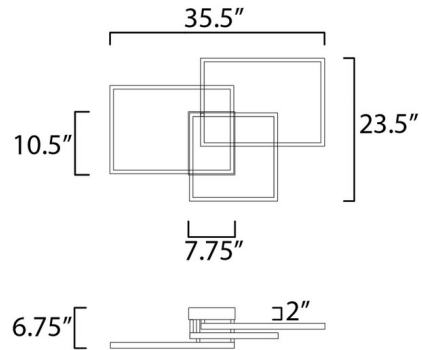

By Et2

Description

Traverse LED Ceiling Flush Mount features Aluminum fixture in Champagne or Black finish. Twelve 7.17 watt, 120 volt dimmable 3000K LED modules are included, 6020 lumens, 80 CRI. 23.5 inch width x 6.75 inch height x 35.5 inch length.

Shown in champagne / white

Specifications

COLOR	White
BODY FINISH	Champagne
WATTAGE	7.2W
DIMMER	Low Voltage Electronic
DIMENSIONS	35.5"W x 6.75"H x 23.5"D
INTEGRATED LED MODULE	1 x LED/7.17W/120V LED

Technical Information