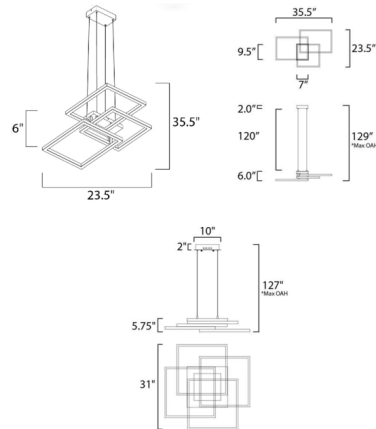

CLICK TO VIEW PRODUCT

Notes: