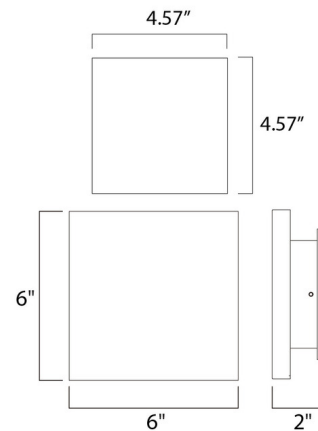

By Et2

Description

The Alumilux Tau 120V Outdoor Wall Sconce an Aluminum square with LED backlighting to brighten any interior or exterior space. Dimmable via Triac dimming.

Specifications

COLOR	N/A
BODY FINISH	White
WATTAGE	10W
DIMMER	Low Voltage Electronic
DIMENSIONS	6"W x 6"H x 2"D
INTEGRATED LED MODULE	1 x LED/10W/120V LED

Technical Information

PRODUCT DIMENSIONS	Backplate: 4.57" square
COLOR RENDERING	90 CRI
LAMP COLOR	3000K
LUMENS/WATT	49.00
LUMINOUS FLUX	490 lumens

Shown in white

CLICK TO VIEW PRODUCT

Notes: