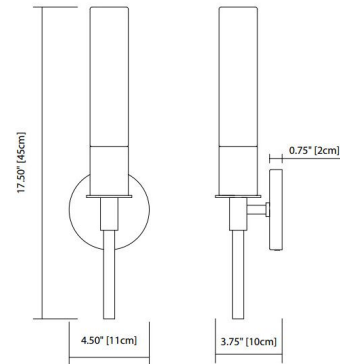

By Elan

Description

The Glacial Glow Wall Light features an Ice Glass shade with a Chrome finish. Integrated 7 watt 120 volt 3000K, 80CRI LED light source. 4.5 inch width x 17.5 inch height x 3.75 inch depth. ETL listed. ADA compliant.

Shown in chrome / ice glass

Specifications

COLOR Ice Glass
BODY FINISH Chrome
WATTAGE 7W
DIMMER Low Voltage Electronic
DIMENSIONS 4.5"W x 17.5"H x 3.75"D
INTEGRATED LED MODULE 1 x LED/7W/120V LED

Technical Information