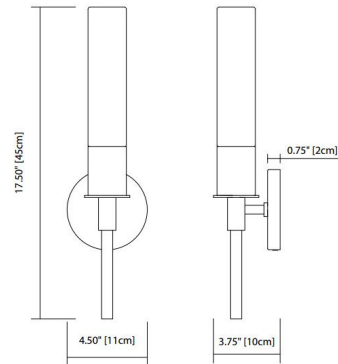

### Description

The Glacial Glow Wall Light features an Ice Glass shade with a Chrome finish. Integrated 7 watt 120 volt 3000K, 80CRI LED light source. 4.5 inch width x 17.5 inch height x 3.75 inch depth. ETL listed. ADA compliant.

### Specifications

COLOR . . . . . Ice Glass  
BODY FINISH . . . . . Chrome  
WATTAGE . . . . . 7W  
DIMMER . . . . . Low Voltage Electronic  
DIMENSIONS . . . . . 4.5\"W x 17.5\"H x 3.75\"D  
INTEGRATED LED MODULE . . . . . 1 x LED/7W/120V LED