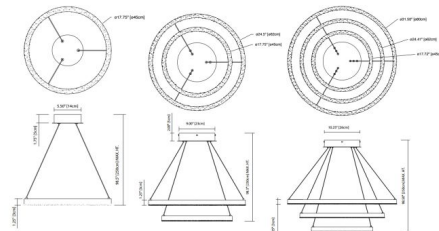

### Description

The Opus Pendant features a Chrome finish with Etched acrylic diffusers. Available with two, or three rings. The rings can be hung at differing heights to create your desired look. Max Overall Height: 98 inches. ETL listed.

### Specifications

COLOR . . . . . Etched  
BODY FINISH . . . . . Chrome  
WATTAGE . . . . . 54W  
DIMMER . . . . . Low Voltage Electronic  
DIMENSIONS . . . . . 24.5"W x 1.25"H  
INTEGRATED LED MODULE . . . . . 2 x LED/27W/120V LED

### Technical Information

PRODUCT DIMENSIONS . . . . . Canopy: 9" Dia.  
LAMP COLOR . . . . . 3000K  
LUMENS/WATT . . . . . 55.22  
LUMINOUS FLUX . . . . . 1491 lumens

Shown in chrome / etched

CLICK TO VIEW PRODUCT