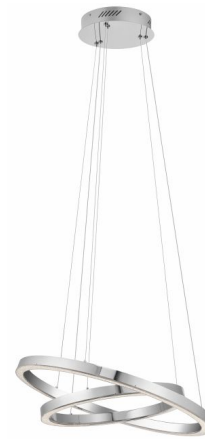

## Opus Pendant By Elan

### Description

The Opus Pendant features a Chrome finish with Etched acrylic diffusers. Available with two, or three rings. The rings can be hung at differing heights to create your desired look. Max Overall Height: 98 inches. ETL listed.

### Specifications

COLOR . . . . . Etched  
BODY FINISH . . . . . Chrome  
WATTAGE . . . . . 54W  
DIMMER . . . . . Low Voltage Electronic  
DIMENSIONS . . . . . 24.5"W x 1.25"H  
INTEGRATED LED MODULE . . . . . 2 x LED/27W/120V LED

### Technical Information

PRODUCT DIMENSIONS . . . . . Canopy: 9" Dia.  
LAMP COLOR . . . . . 3000K  
LUMENS/WATT . . . . . 55.22  
LUMINOUS FLUX . . . . . 1491 lumens

Shown in chrome / etched

CLICK TO VIEW PRODUCT