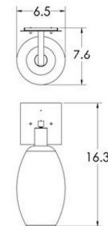

Shown in beige silver / optic bronze

Specifications

COLOR	Optic Bronze
BODY FINISH	Beige Silver
WATTAGE	40W
DIMMER	Standard 120V
DIMENSIONS	6.5"W x 16.3"H x 7.6"D
BULB NOT INCLUDED	1 x Edison/Medium (E26)/40W/120V Incandescent
OTHER BULB OPTIONS	1 x A19/Medium (E26)/120V Incandescent 1 x A19/Medium (E26)/120V LED 1 x Edison/Medium (E26)/120V LED
COUNTRY OF ORIGIN	United States