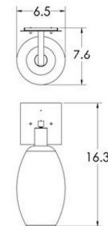

Lightology

lightology.com
866-954-4489
05-25-26

Project: _____

Company: _____

Location: _____ Fixture Type: _____

SPEC #: **HMR461846**

Approved On: _____ Approved By: _____

Ellisse Wall Sconce By Hammerton Studio

Description

The Ellisse Wall Sconce creates a magic dance of light across your interior space. The optic blown glass casts dramatic shadows all around while the clean finishes blend seamlessly into your room. Available with Optic Smoke, Optic Clear, Optic Bronze, or Optic Amber glass with Matte Black, Metallic Beige Silver, Flat Bronze, or Gilded Brass finishes. Made in the USA. UL listed.

Specifications

COLOR	Optic Bronze
BODY FINISH	Beige Silver
WATTAGE	40W
DIMMER	Standard 120V
DIMENSIONS	6.5"W x 16.3"H x 7.6"D
BULB NOT INCLUDED	1 x Edison/Medium (E26)/40W/120V Incandescent
OTHER BULB OPTIONS	1 x A19/Medium (E26)/120V Incandescent 1 x A19/Medium (E26)/120V LED 1 x Edison/Medium (E26)/120V LED
COUNTRY OF ORIGIN	United States

CLICK TO VIEW PRODUCT

Notes: