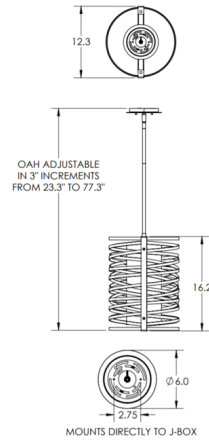

### Specifications

COLOR	Frosted Glass
BODY FINISH	Flat Bronze
WATTAGE	60W
DIMMER	Standard 120V
DIMENSIONS	12.3"W x 16.2"H
BULB NOT INCLUDED	1 x A19/Medium (E26)/60W/120V Incandescent

CLICK TO VIEW PRODUCT