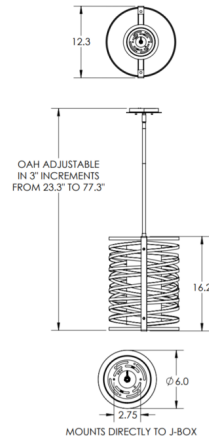

Lightology

lightology.com
866-954-4489
04-24-26

Project: _____

Company: _____

Location: _____ Fixture Type: _____

SPEC #: **HMR461883**

Approved On: _____ Approved By: _____

Tempest Large Pendant By Hammerton Studio

Shown in beige silver / frosted glass

Specifications

COLOR	Frosted Glass
BODY FINISH	Beige Silver
WATTAGE	60W
DIMMER	Standard 120V
DIMENSIONS	12.3"W x 16.2"H
BULB NOT INCLUDED	1 x A19/Medium (E26)/60W/120V Incandescent
OTHER BULB OPTIONS	1 x A19/Medium (E26)/120V LED
COUNTRY OF ORIGIN	United States