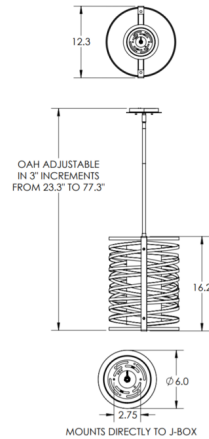

CLICK TO VIEW PRODUCT

Notes: