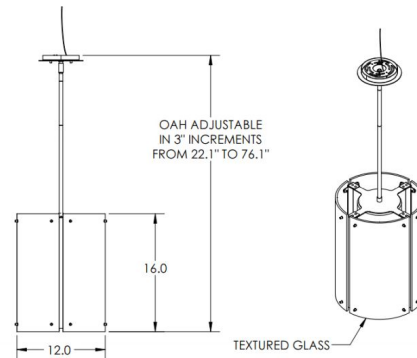

### Specifications

COLOR	Frosted Granite
BODY FINISH	Beige Silver
WATTAGE	60W
DIMMER	Standard 120V
DIMENSIONS	12"W x 16"H
BULB NOT INCLUDED	1 x A19/Medium (E26)/60W/120V Incandescent
COUNTRY OF ORIGIN	United States

### Technical Information

PRODUCT DIMENSIONS . . . . . Min/Max Adj Overall Height: 22.1" - 76.1"

CLICK TO VIEW PRODUCT

Notes: