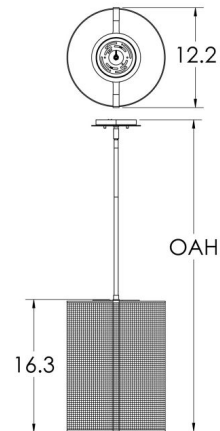

Description

The Uptown Mesh Oversized Pendant brings both strength and softness to your interior space. The urban inspired cylinder shaped mesh shade, with or without inner glass diffuser, casts warm shadows of light across your room. Note: Height is adjustable in 3 inch increments.

Shown in beige silver / no glass

Specifications

COLOR	No Glass
BODY FINISH	Beige Silver
WATTAGE	43W
DIMMER	Standard 120V
DIMENSIONS	12.2"W x 16.3"H
BULB NOT INCLUDED	1 x A19/Medium (E26)/43W/120V Incandescent
COUNTRY OF ORIGIN	United States