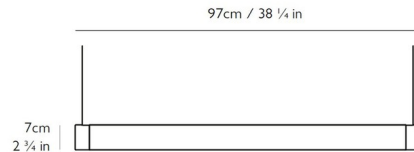

Shown in brushed brass / carrara marble

PLEASE NOTE
Please allow for 25.4cm x 7.6cm x 7.6cm (10 in x 3 in x 3 in) in ceiling cavity to fit transformer.

Specifications

COLOR	Carrara Marble
BODY FINISH	Brushed Brass
WATTAGE	30W
DIMMER	Standard 120V
DIMENSIONS	118"L x 38.25"W x 2.75"H
INTEGRATED LED MODULE	1 x LED/30W/120V LED
COUNTRY OF ORIGIN	United Kingdom