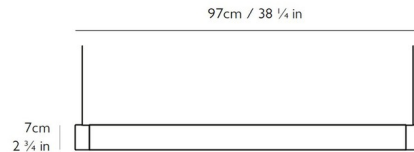

Shown in brushed brass / carrara marble

PLEASE NOTE  
Please allow for 25.4cm x 7.6cm x 7.6cm (10 in x 3 in x 3 in) in ceiling cavity to fit transformer.

### Specifications

COLOR	Carrara Marble
BODY FINISH	Brushed Brass
WATTAGE	30W
DIMMER	Standard 120V
DIMENSIONS	118"L x 38.25"W x 2.75"H
INTEGRATED LED MODULE	1 x LED/30W/120V LED
COUNTRY OF ORIGIN	United Kingdom