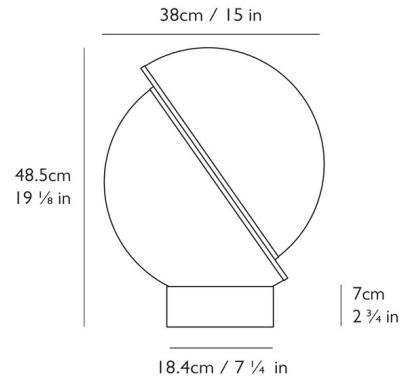

Description

Crescent Table Lamp is an illuminated Opal sphere sliced in half to reveal a crescent-shaped Brushed Brass fascia. Crescent seamlessly combines the solid and the opaque making this perfect in any setting. One 40 watt, 120 volt A19 medium base incandescent bulb is required, but not included. 15.75 inch width x 19.1 inch height x 14.96 inch depth.

Shown in brushed brass / opal

Specifications

COLOR	Opal
BODY FINISH	Brushed Brass
WATTAGE	29W
DIMMER	N/A
DIMENSIONS	15.75"W x 19.1"H x 14.96"D
BULB NOT INCLUDED	1 x A19/Medium (E26)/29W/120V Incandescent
COUNTRY OF ORIGIN	United Kingdom