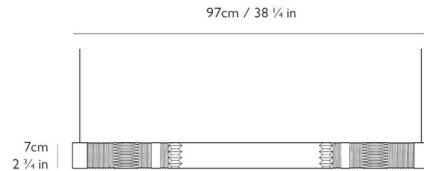

By Lee Broom

Description

The Crystal Tube Linear Pendant offers a luxurious reimagining of the traditional fluorescent tube light, composed of an intricately patterned length of hand-cut lead crystal capped at each end with bands of Brushed Brass or Polished Chrome. It contains a strip of LED resulting in what appears to be a solid length of warm glowing light. External LED driver included. CE and cUL listed.

Shown in brushed brass / crystal

PLEASE NOTE
Please allow for 25.4cm x 7.6cm x 7.6cm (10 in x 3 in x 3 in) in ceiling cavity to fit transformer.

Specifications

COLOR	Crystal
BODY FINISH	Brushed Brass
WATTAGE	30W
DIMMER	Standard 120V
DIMENSIONS	118"L x 38.25"W x 2.75"H
INTEGRATED LED MODULE	1 x LED/30W/120V LED
COUNTRY OF ORIGIN	United Kingdom