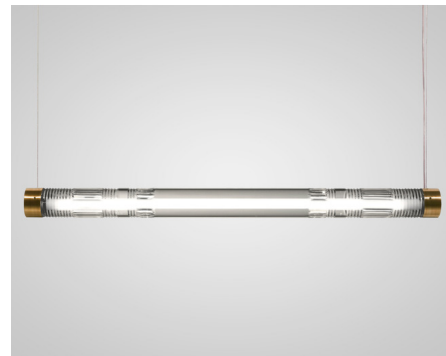

Lightology

lightology.com
866-954-4489
06-04-26

Project: _____

Company: _____

Location: _____ Fixture Type: _____

SPEC #: **LEB462174**

Approved On: _____ Approved By: _____

Crystal Tube Linear Pendant

By Lee Broom

Description

The Crystal Tube Linear Pendant offers a luxurious reimagining of the traditional fluorescent tube light, composed of an intricately patterned length of hand-cut lead crystal capped at each end with bands of Brushed Brass or Polished Chrome. It contains a strip of LED resulting in what appears to be a solid length of warm glowing light. External LED driver included. CE and cUL listed.

Shown in brushed brass / crystal

PLEASE NOTE
Please allow for 25.4cm x 7.6cm x 7.6cm (10 in x 3 in x 3 in) in ceiling cavity to fit transformer.

Specifications

COLOR	Crystal
BODY FINISH	Brushed Brass
WATTAGE	30W
DIMMER	Standard 120V
DIMENSIONS	118"L x 38.25"W x 2.75"H
INTEGRATED LED MODULE	1 x LED/30W/120V LED
COUNTRY OF ORIGIN	United Kingdom