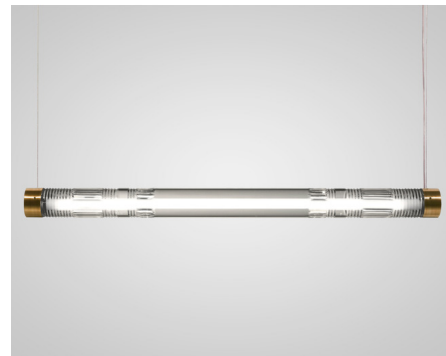

Lightology

lightology.com
866-954-4489
04-17-26

Project: _____

Company: _____

Location: _____ Fixture Type: _____

SPEC #: **LEB462174**

Approved On: _____ Approved By: _____

Crystal Tube Linear Pendant

By Lee Broom

Description

The Crystal Tube Linear Pendant offers a luxurious reimagining of the traditional fluorescent tube light, composed of an intricately patterned length of hand-cut lead crystal capped at each end with bands of Brushed Brass or Polished Chrome. It contains a strip of LED resulting in what appears to be a solid length of warm glowing light. External LED driver included. CE and cUL listed.

Shown in brushed brass / crystal

PLEASE NOTE
Please allow for 25.4cm x 7.6cm x 7.6cm (10 in x 3 in x 3 in) in ceiling cavity to fit transformer.

Specifications

COLOR	Crystal
BODY FINISH	Brushed Brass
WATTAGE	30W
DIMMER	Standard 120V
DIMENSIONS	118"L x 38.25"W x 2.75"H
INTEGRATED LED MODULE	1 x LED/30W/120V LED
COUNTRY OF ORIGIN	United Kingdom