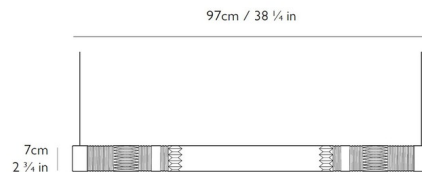

Shown in brushed brass / crystal

PLEASE NOTE
Please allow for 25.4cm x 7.6cm x 7.6cm (10 in x 3 in x 3 in) in ceiling cavity to fit transformer.

Specifications

COLOR	Crystal
BODY FINISH	Brushed Brass
WATTAGE	30W
DIMMER	Standard 120V
DIMENSIONS	118"L x 38.25"W x 2.75"H
INTEGRATED LED MODULE	1 x LED/30W/120V LED
COUNTRY OF ORIGIN	United Kingdom