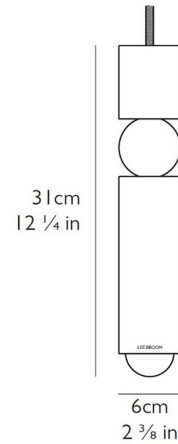

Lightology

lightology.com
866-954-4489
05-22-26

Project: _____

Company: _____

Location: _____ Fixture Type: _____

SPEC #: **LEB462176**

Approved On: _____ Approved By: _____

Fulcrum Pendant By Lee Broom

Description

Fulcrum Pendant features a slim line piece of Polished Chrome, Polished Brass, or Matte Black finished metal suspended around a central White sphere. Continuing the exploration of pivots and supports, this pendant is perfect in any setting. Includes 118 inches of adjustable cord. CE and cUL listed.

Shown in polished chrome

Specifications

COLOR	N/A
BODY FINISH	Polished Chrome
WATTAGE	5W
DIMMER	Standard 120V
DIMENSIONS	118.12"L x 2.38"W x 12.25"H
BULB INCLUDED	1 x A19/Medium (E26)/5W/120V LED
COUNTRY OF ORIGIN	United Kingdom