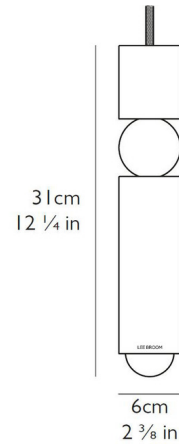

By Lee Broom

Description

Fulcrum Pendant features a slim line piece of Polished Chrome, Polished Brass, or Matte Black finished metal suspended around a central White sphere. Continuing the exploration of pivots and supports, this pendant is perfect in any setting. Includes 118 inches of adjustable cord. CE and cUL listed.

Shown in polished chrome

Specifications

COLOR	N/A
BODY FINISH	Polished Chrome
WATTAGE	5W
DIMMER	Standard 120V
DIMENSIONS	118.12"L x 2.38"W x 12.25"H
BULB INCLUDED	1 x A19/Medium (E26)/5W/120V LED
COUNTRY OF ORIGIN	United Kingdom