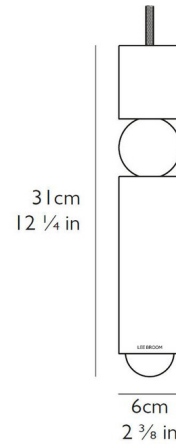

By Lee Broom

Description

Fulcrum Pendant features a slim line piece of Polished Chrome, Polished Brass, or Matte Black finished metal suspended around a central White sphere. Continuing the exploration of pivots and supports, this pendant is perfect in any setting. Includes 118 inches of adjustable cord. CE and cUL listed.

Shown in polished chrome

Specifications

COLOR	N/A
BODY FINISH	Polished Chrome
WATTAGE	5W
DIMMER	Standard 120V
DIMENSIONS	118.12"L x 2.38"W x 12.25"H
BULB INCLUDED	1 x A19/Medium (E26)/5W/120V LED
COUNTRY OF ORIGIN	United Kingdom