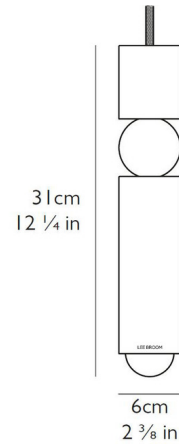

Lightology

lightology.com
866-954-4489
04-06-26

Project: _____

Company: _____

Location: _____ Fixture Type: _____

SPEC #: **LEB462176**

Approved On: _____ Approved By: _____

Fulcrum Pendant By Lee Broom

Description

Fulcrum Pendant features a slim line piece of Polished Chrome, Polished Brass, or Matte Black finished metal suspended around a central White sphere. Continuing the exploration of pivots and supports, this pendant is perfect in any setting. Includes 118 inches of adjustable cord. CE and cUL listed.

Shown in polished chrome

Specifications

COLOR	N/A
BODY FINISH	Polished Chrome
WATTAGE	5W
DIMMER	Standard 120V
DIMENSIONS	118.12"L x 2.38"W x 12.25"H
BULB INCLUDED	1 x A19/Medium (E26)/5W/120V LED
COUNTRY OF ORIGIN	United Kingdom