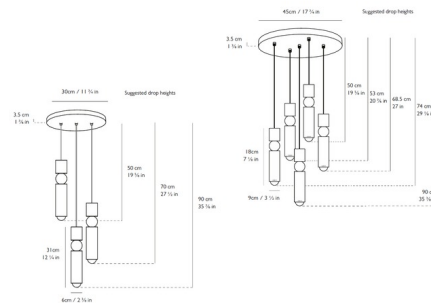

Specifications

COLOR N/A
 BODY FINISH Polished Chrome
 WATTAGE 25W
 DIMMER Standard 120V
 DIMENSIONS 118.12"L x 17.75"W x 35.375"H
 BULB INCLUDED 5 x A19/Medium (E26)/5W/120V LED
 COUNTRY OF ORIGIN United Kingdom

Technical Information

LAMP LIFE 25000 hours
 LAMP COLOR 2700K
 LUMENS/WATT 182.00
 LUMINOUS FLUX 910 lumens

Shown in polished chrome

CLICK TO VIEW PRODUCT

Notes: