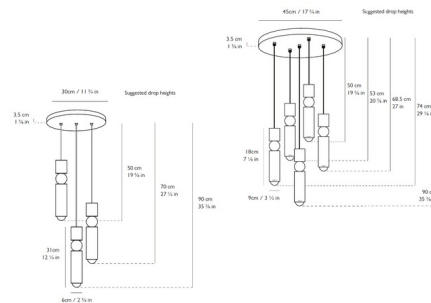

### Specifications

COLOR	N/A
BODY FINISH	Polished Chrome
WATTAGE	25W
DIMMER	Standard 120V
DIMENSIONS	118.12"L x 17.75"W x 35.375"H
BULB INCLUDED	5 x A19/Medium (E26)/5W/120V LED
COUNTRY OF ORIGIN	United Kingdom

### Technical Information

LAMP LIFE	25000 hours
LAMP COLOR	2700K
LUMENS/WATT	182.00
LUMINOUS FLUX	910 lumens

CLICK TO VIEW PRODUCT

Notes: