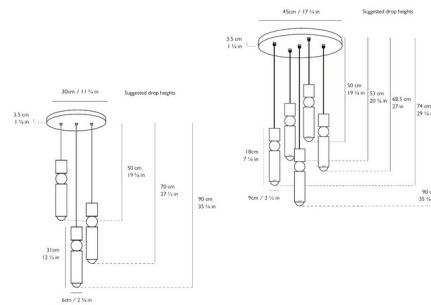

By Lee Broom

Description

Fulcrum Chandelier features slim line bodies of Polished Chrome, Polished Gold, or Matte Black finished metal suspended around central White spheres. Continuing the exploration of pivots and supports, this chandelier is perfect in any setting. Available as a three or five light fixture. Includes 118 inches of adjustable cable in matching fabric outer. CE and cUL listed.

Shown in polished chrome

Specifications

COLOR	N/A
BODY FINISH	Polished Chrome
WATTAGE	25W
DIMMER	Standard 120V
DIMENSIONS	118.12"L x 17.75"W x 35.375"H
BULB INCLUDED	5 x A19/Medium (E26)/5W/120V LED
COUNTRY OF ORIGIN	United Kingdom

Technical Information

LAMP LIFE	25000 hours
LAMP COLOR	2700K
LUMENS/WATT	182.00
LUMINOUS FLUX	910 lumens

CLICK TO VIEW PRODUCT

Notes: