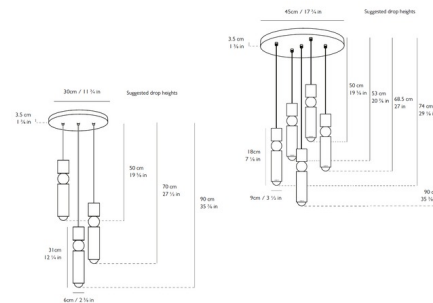

Description

Fulcrum Chandelier features slim line bodies of Polished Chrome, Polished Gold, or Matte Black finished metal suspended around central White spheres. Continuing the exploration of pivots and supports, this chandelier is perfect in any setting. Available as a three or five light fixture. Includes 118 inches of adjustable cable in matching fabric outer. CE and cUL listed.

Shown in matte black

Specifications

COLOR	N/A
BODY FINISH	Matte Black
WATTAGE	25W
DIMMER	Standard 120V
DIMENSIONS	118.12"L x 17.75"W x 35.375"H
BULB INCLUDED	5 x A19/Medium (E26)/5W/120V LED
COUNTRY OF ORIGIN	United Kingdom

Technical Information

LAMP LIFE	25000 hours
LAMP COLOR	2700K
LUMENS/WATT	182.00
LUMINOUS FLUX	910 lumens

CLICK TO VIEW PRODUCT

Notes: