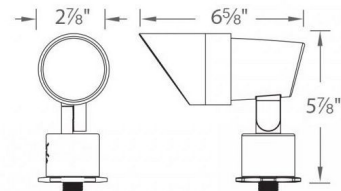

CLICK TO VIEW PRODUCT

Notes: