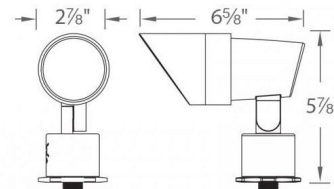

CLICK TO VIEW PRODUCT

Notes: