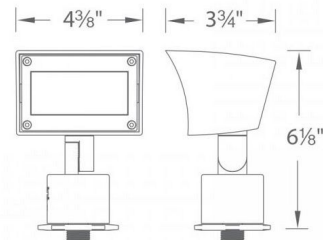

CLICK TO VIEW PRODUCT

Notes: