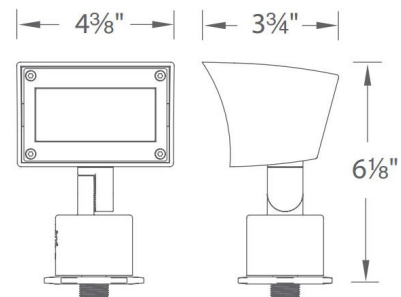

### Description

LED 120V Outdoor Wall Wash Flood Light provides a uniform wide distribution wall wash from a small form. Continuously adjustable brightness control- indexed at 2, 4, 8, 13, and 16 watts. Available in solid die-cast brass with a Bronze finish or corrosion-resistant aluminum with a Bronze or Black finish. Includes 6 foot lead wire and wire nuts. Maintains constant lumen output against voltage drop. Integrated 3.5-14.5 watt 120 volt LED light source. 15-60 degree beam angle. 45,000 hour rated life. 4.38 inch width x 6.13 inch height x 3.75 inch depth. UL listed. IP66 rated: protected against high-pressure jets of water.

### Specifications

COLOR	N/A
BODY FINISH	Bronze on Aluminum
WATTAGE	14.5W
DIMMER	Included
DIMENSIONS	3.75"L x 4.38"W x 6.13"H
INTEGRATED LED MODULE	1 x LED/14.5W/120V LED
COUNTRY OF ORIGIN	China

### Technical Information

LAMP LIFE	45000 hours
BEAM SPREAD	Adjustable
COLOR RENDERING	85 CRI
LAMP COLOR	3000K
LUMENS/WATT	58.97
LUMINOUS FLUX	855 lumens

Shown in bronze on aluminum

CLICK TO VIEW PRODUCT