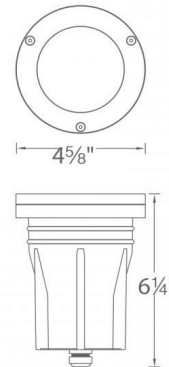

Description

LED 3 inch 120V In Ground Well Light features an adjustable beam angle and integral brightness control. Available in solid die-cast brass or corrosion-resistant aluminum with a Bronze finish. Includes 6 foot lead wire and wire nuts. Maintains constant lumen output against voltage drop. Integrated 120 volt 85CRI, 3000K LED module. 3-11.5 adjustable wattage; 15-60 degree adjustable beam angle. 45,000 hour rated life. Not suitable to use with external dimmers. UL listed. IP67 rated: protected from temporary immersion in water. Drive over up to 4500 lbs. Optional Concrete Pour Kit and Rock Guard available, sold separately.

Specifications

COLOR	Clear
BODY FINISH	Bronze on Aluminum
WATTAGE	11.5W
DIMMER	Included
DIMENSIONS	4.63"L x 4.63"W x 6.25"H
INTEGRATED LED MODULE	1 x LED/11.5W/120V LED
COUNTRY OF ORIGIN	China

Technical Information

LAMP LIFE	45000 hours
BEAM SPREAD	Adjustable
COLOR RENDERING	85 CRI
LAMP COLOR	3000K
LUMENS/WATT	44.78
LUMINOUS FLUX	515 lumens

Shown in bronze on aluminum / clear

CLICK TO VIEW PRODUCT

Notes: