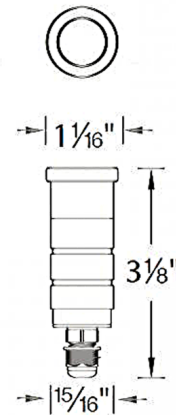

CLICK TO VIEW PRODUCT

Notes: