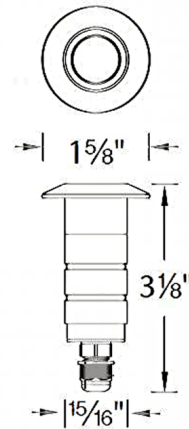

### Description

The Round 1 Inch Recessed In-Ground Light is designed for in-ground up, down, side light applications. Features a frosted diffuser to reduce glare. Factory sealed water-tight fixture. IP68 rated, suitable for continuous immersion under water. Includes spring clip and 6 foot lead wire and direct burial gel filled wire nuts. Stainless steel spring clip allows wall or downlight applications. Concrete pour kit sold separately. Note: Requires a 12 volt low voltage magnetic power supply, sold separately.

### Specifications

COLOR	Frosted
BODY FINISH	Stainless Steel
WATTAGE	2W
DIMMER	Low Voltage Magnetic
DIMENSIONS	1.63"W x 3.13"H
INTEGRATED LED MODULE	1 x LED/2W/12V LED

### Technical Information

LAMP LIFE	70000 hours
BEAM ANGLE	50°
BEAM SPREAD	Spot
COLOR RENDERING	85 CRI
LAMP COLOR	3000K
LUMENS/WATT	40.00
LUMINOUS FLUX	80 lumens

Shown in stainless steel / frosted

CLICK TO VIEW PRODUCT