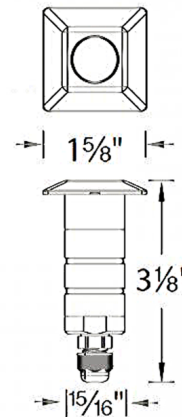

CLICK TO VIEW PRODUCT

Notes: