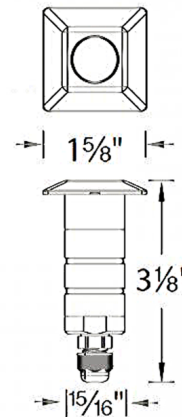

### Description

The Square 1 Inch In-Ground Light is designed for inground up, down, side light applications. Factory sealed water-tight fixture. IP68 rated, suitable for continuous immersion under water. Includes spring, 6 foot lead wire and direct burial gel-filled wire nuts. Stainless steel spring clip allows wall or downlight applications. Concrete pour kit sold separately. Note: Requires a 12 volt low voltage magnetic power supply, sold separately.

### Specifications

|                       |                      |
|-----------------------|----------------------|
| COLOR                 | Clear                |
| BODY FINISH           | Stainless Steel      |
| WATTAGE               | 2W                   |
| DIMMER                | Low Voltage Magnetic |
| DIMENSIONS            | 1.63"W x 3.13"H      |
| INTEGRATED LED MODULE | 1 x LED/2W/12V LED   |

### Technical Information

|                 |             |
|-----------------|-------------|
| LAMP LIFE       | 70000 hours |
| BEAM ANGLE      | 50°         |
| BEAM SPREAD     | Spot        |
| COLOR RENDERING | 85 CRI      |
| LAMP COLOR      | 3000K       |
| LUMENS/WATT     | 40.00       |
| LUMINOUS FLUX   | 80 lumens   |