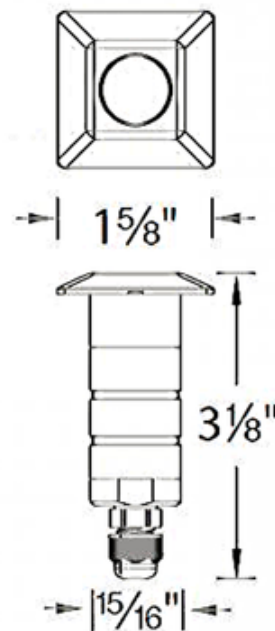

BRAND

WAC Lighting

DESCRIPTION

The Square 1 Inch In-Ground Light is designed for inground up, down, side light applications. Factory sealed water-tight fixture. IP68 rated, suitable for continuous immersion under water. Includes spring, 6 foot lead wire and direct burial gel-filled wire nuts. Stainless steel spring clip allows wall or downlight applications. Concrete pour kit sold separately. Note: Requires a 12 volt low voltage magnetic power supply, sold separately.

Shown in: Stainless Steel / Clear

SHADE COLOR	Clear
BODY FINISH	Stainless Steel
WATTAGE	2W
DIMMER	Low Voltage Magnetic
DIMENSIONS	1.63"W x 3.13"H
INTEGRATED LED MODULE	
LAMP	1 x LED/2W/12V LED

Technical Information

LUMINOUS FLUX	80 lumens
LUMENS/WATT	40.00
LAMP COLOR	3000K
COLOR RENDERING	85 CRI
BEAM SPREAD	Spot
BEAM ANGLE	50°

SPEC # WAC462212

COMPANY	PROJECT	FIXTURE TYPE	APPROVED BY	DATE