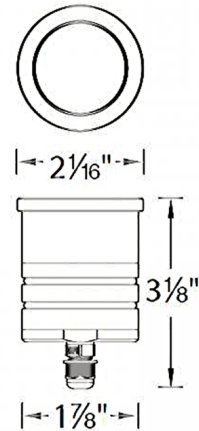

CLICK TO VIEW PRODUCT

Notes: