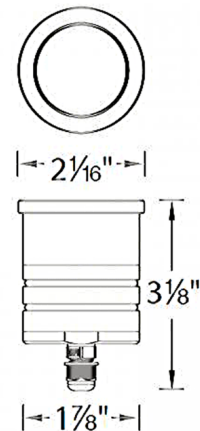

CLICK TO VIEW PRODUCT

Notes: