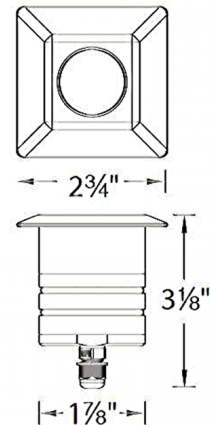

CLICK TO VIEW PRODUCT

Notes: