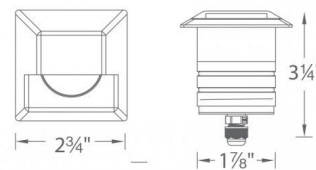

Lightology

lightology.com
866-954-4489
07-10-26

Project: _____

Company: _____

Location: _____ Fixture Type: _____

SPEC #: **WAC462222**

Approved On: _____ Approved By: _____

12V 2 inch Square In-Ground Step Light By WAC Lighting

Description

LED 12V 2 inch Square In-Ground Step Light is available in Stainless Steel or Bronzed Stainless Steel. Stainless steel spring clip allows wall or step light applications. Spring clip, 6 foot lead wire, and direct burial gel-filled wire nuts included. Maintains constant lumen output against voltage drop. Integrated 4.watt 12 volt 2700K or 3000K LED light source. Includes 6 foot lead wire and direct burial gel-filled wire nuts. Note: 9-15VAC; low-voltage magnetic transformer is required and sold separately.

Specifications

COLOR . . . . . N/A
BODY FINISH . . . . . Stainless Steel
WATTAGE 4W
DIMMER . . . . . Low Voltage Magnetic
DIMENSIONS . . . . . 2.75"W x 3.25"H
INTEGRATED LED MODULE . . . . . 1 x LED/4W/12V LED

Technical Information

LAMP LIFE . . . . . 70000 hours
BEAM SPREAD . . . . . Spot
COLOR RENDERING . . . . . 85 CRI
LAMP COLOR 3000K
LUMENS/WATT 13.75
LUMINOUS FLUX . . . . . 55 lumens

CLICK TO VIEW PRODUCT

Notes: