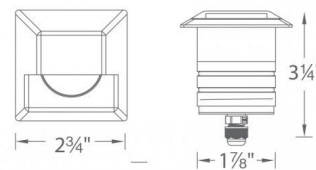

Description

LED 12V 2 inch Square In-Ground Step Light is available in Stainless Steel or Bronzed Stainless Steel. Stainless steel spring clip allows wall or step light applications. Spring clip, 6 foot lead wire, and direct burial gel-filled wire nuts included. Maintains constant lumen output against voltage drop. Integrated 4.watt 12 volt 2700K or 3000K LED light source. Includes 6 foot lead wire and direct burial gel-filled wire nuts. Note: 9-15VAC; low-voltage magnetic transformer is required and sold separately.

Shown in stainless steel

Specifications

COLOR N/A
BODY FINISH Stainless Steel
WATTAGE 4W
DIMMER Low Voltage Magnetic
DIMENSIONS 2.75"W x 3.25"H
INTEGRATED LED MODULE 1 x LED/4W/12V LED

Technical Information