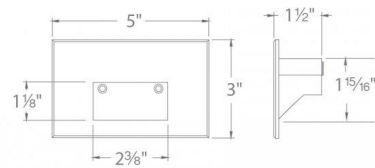

CLICK TO VIEW PRODUCT

Notes: