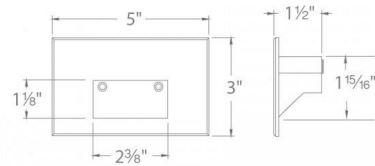

CLICK TO VIEW PRODUCT

Notes: