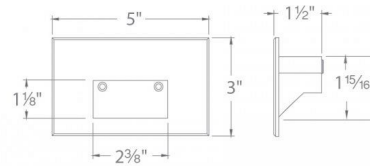

CLICK TO VIEW PRODUCT

Notes: