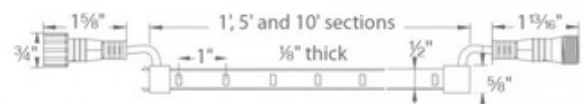

COMPANY

PROJECT

FIXTURE TYPE

APPROVED BY

DATE