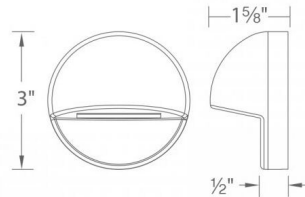

### Description

12V Round Deck and Patio Light offers superb forward-throw light distribution. Translucent lens provides uniform diffused light output. Maintains constant lumen output against voltage drop. Integrated 2.8 watt 12 volt 90CRI LED light source. Warm White (2700K) or Pure White (3000K) color temperature. UL listed for wet locations. ADA compliant. IP66 rated; protected against powerful water jets. Required low voltage magnetic transformer sold separately. Available in die-cast Bronze on Brass, or White, Black or Bronze on Aluminum finish options.

### Specifications

COLOR	N/A
BODY FINISH	Bronze
WATTAGE	2.8W
DIMMER	Low Voltage Magnetic
DIMENSIONS	3"W x 3"H x 1.63"D
INTEGRATED LED MODULE	1 x LED/2.8W/12V LED
COUNTRY OF ORIGIN	China