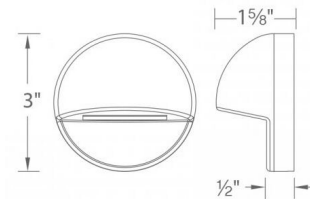

CLICK TO VIEW PRODUCT

Notes: