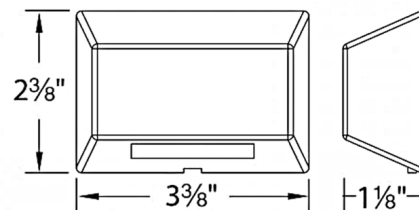

CLICK TO VIEW PRODUCT

Notes: