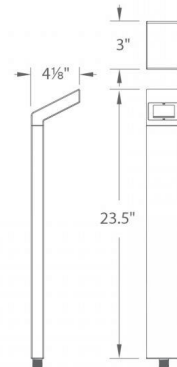

### Description

Linear Outdoor Path Light features a sleek linear design that blends seamlessly into pathways while providing soft, directional illumination. Translucent lens provides uniform light distribution. Note: Required low voltage magnetic power supply and optional accessories sold separately. Includes ST9 mounting stake, 6 foot lead wire, and direct burial gel filled wire nuts.

### Specifications

COLOR	N/A
BODY FINISH	Bronze
WATTAGE	2.9W
DIMMER	Low Voltage Magnetic
DIMENSIONS	3"W x 23.5"H x 4.13"D
INTEGRATED LED MODULE	1 x LED/2.9W/12V LED
COUNTRY OF ORIGIN	China

### Technical Information

LAMP LIFE	60000 hours
BEAM SPREAD	Flood
COLOR RENDERING	90 CRI
LAMP COLOR	2700K
LUMENS/WATT	32.76
LUMINOUS FLUX	95 lumens

Shown in bronze

CLICK TO VIEW PRODUCT

Notes: