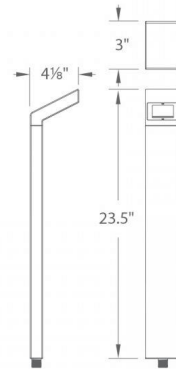

CLICK TO VIEW PRODUCT

Notes: