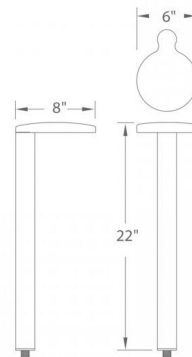

CLICK TO VIEW PRODUCT

Notes: