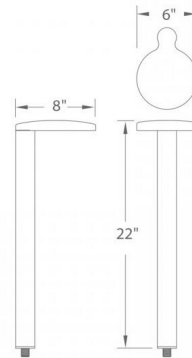

CLICK TO VIEW PRODUCT

Notes: