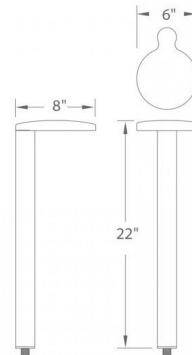

CLICK TO VIEW PRODUCT

Notes: