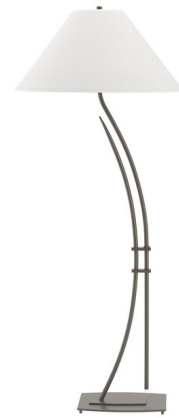

Lightology

lightology.com
866-954-4489
04-28-26

Project: _____

Company: _____

Location: _____ Fixture Type: _____

SPEC #: **HUB462756**

Approved On: _____ Approved By: _____

Metamorphic Contemporary Floor Lamp By Hubbardton Forge

Description

The Metamorphic Contemporary Floor Lamp brings a bold look to your interior space. The dual curved steel stems are adjustable with a clutch system and is topped by a cone shaped fabric shade. Adjustable from 56.4 inches to 69.7 inches. Dimmer is located on the lamp socket. Lifetime Limited Warranty when installed in residential setting. Handcrafted to order by skilled artisans in Vermont, USA.

Shown in dark smoke / natural anna

Specifications

COLOR	Natural Anna
BODY FINISH	Dark Smoke
WATTAGE	10W
DIMMER	Included
DIMENSIONS	21"W x 69.7"H
BULB INCLUDED	1 x A19/Medium (E26)/10W/120V LED
COUNTRY OF ORIGIN	United States