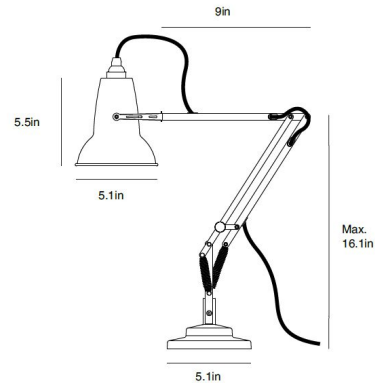

Description

At two thirds the size of the classic Original 1227 Desk Lamp, the Original 1227 Mini Desk Lamp is a miniature carbon copy of this iconic 1930s design, featuring Anglepoise unique constant tension spring mechanism, traditional stepped base, chrome fittings and signature shade. Available in Linen White, Jet Black, or Dove Gray. UL listed.

Shown in jet black gloss

Specifications

COLOR	N/A
BODY FINISH	Jet Black Gloss
WATTAGE	40W
DIMMER	Not Dimmable
DIMENSIONS	9"W x 16.1"H
BULB INCLUDED	1 x B10/Candelabra (E12)/40W/120V Incandescent
COUNTRY OF ORIGIN	China

Technical Information

LAMP LIFE	10000 hours
LUMENS/WATT	20.00
LUMINOUS FLUX	800 lumens

CLICK TO VIEW PRODUCT

Notes: