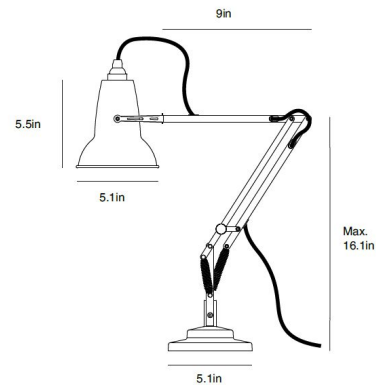

Description

At two thirds the size of the classic Original 1227 Desk Lamp, the Original 1227 Mini Desk Lamp is a miniature carbon copy of this iconic 1930s design, featuring Anglepoise unique constant tension spring mechanism, traditional stepped base, chrome fittings and signature shade. Available in Linen White, Jet Black, or Dove Gray. UL listed.

Shown in jet black gloss

Specifications

COLOR	N/A
BODY FINISH	Jet Black Gloss
WATTAGE	40W
DIMMER	Not Dimmable
DIMENSIONS	9"W x 16.1"H
BULB INCLUDED	1 x B10/Candelabra (E12)/40W/120V Incandescent
COUNTRY OF ORIGIN	China

Technical Information

LAMP LIFE	10000 hours
LUMENS/WATT	20.00
LUMINOUS FLUX	800 lumens

CLICK TO VIEW PRODUCT

Notes: