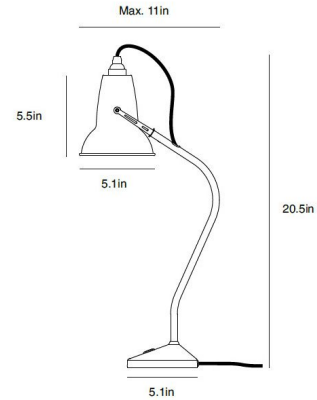

Specifications

COLOR	N/A
BODY FINISH	Dove Grey
WATTAGE	40W
DIMMER	Not Dimmable
DIMENSIONS	11"W x 20.5"H
BULB INCLUDED	1 x B10/Candelabra (E12)/40W/120V Incandescent
COUNTRY OF ORIGIN	China

Technical Information

LAMP LIFE	10000 hours
LUMENS/WATT	20.00
LUMINOUS FLUX	800 lumens

Shown in dove grey

CLICK TO VIEW PRODUCT

Notes: