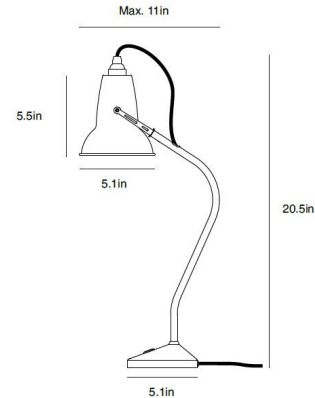

Specifications

COLOR	N/A
BODY FINISH	Dove Grey
WATTAGE	40W
DIMMER	Not Dimmable
DIMENSIONS	11"W x 20.5"H
BULB INCLUDED	1 x B10/Candelabra (E12)/40W/120V Incandescent
COUNTRY OF ORIGIN	China

Technical Information

LAMP LIFE	10000 hours
LUMENS/WATT	20.00
LUMINOUS FLUX	800 lumens

Shown in dove grey

CLICK TO VIEW PRODUCT

Notes: