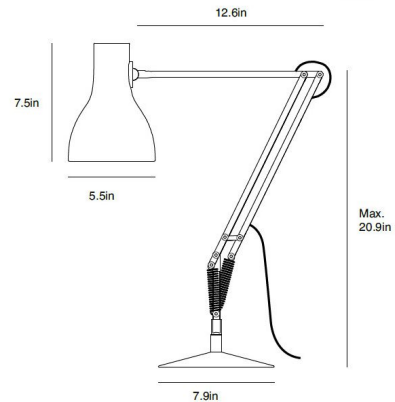

### Specifications

COLOR	N/A
BODY FINISH	Yellow Ochre
WATTAGE	60W
DIMMER	N/A
DIMENSIONS	7.9"W x 20.9"H x 12.6"D
BULB INCLUDED	1 x A19/Medium (E26)/60W/120V Incandescent
COUNTRY OF ORIGIN	China

### Technical Information

LAMP LIFE	10000 hours
LUMENS/WATT	15.00
LUMINOUS FLUX	900 lumens

Shown in yellow ochre

CLICK TO VIEW PRODUCT

Notes: