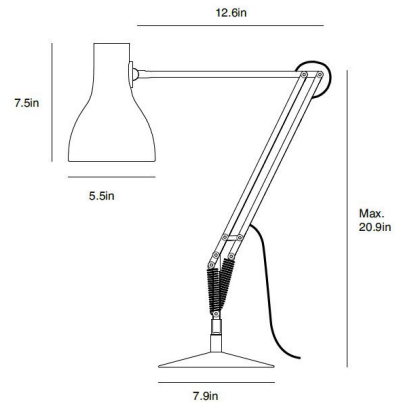

Specifications

COLOR	N/A
BODY FINISH	Yellow Ochre
WATTAGE	60W
DIMMER	N/A
DIMENSIONS	7.9"W x 20.9"H x 12.6"D
BULB INCLUDED	1 x A19/Medium (E26)/60W/120V Incandescent
COUNTRY OF ORIGIN	China

Technical Information

LAMP LIFE	10000 hours
LUMENS/WATT	15.00
LUMINOUS FLUX	900 lumens

Shown in yellow ochre

CLICK TO VIEW PRODUCT

Notes: