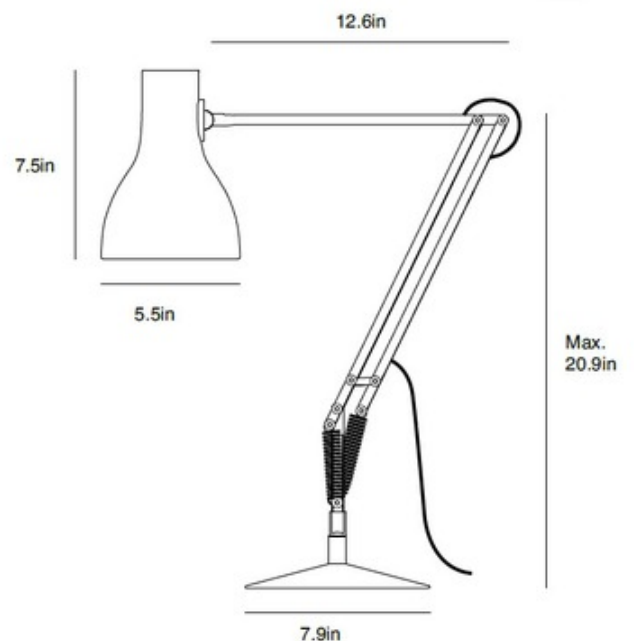

Shown in: Yellow Ochre

SHADE COLOR	N/A
BODY FINISH	Yellow Ochre
WATTAGE	60W
DIMMER	N/A
DIMENSIONS	7.9"W x 20.9"H x 12.6"D
BULB INCLUDED	
LAMP	1 x A19/Medium (E26)/60W/120V Incandescent

Technical Information

LUMINOUS FLUX	900 lumens
LUMENS/WATT	15.00
LAMP LIFE	10000 hours

SPEC # ACP462931

COMPANY	PROJECT	FIXTURE TYPE	APPROVED BY	DATE