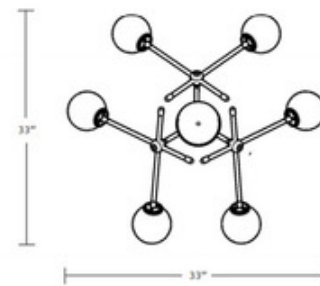

BRAND

studio PGRB

DESCRIPTION

The Shea Chandelier imbues a midcentury flavor that's been updated with contemporary flare. A collection of mold blown Opal Glass shades make the Shea majestic, while its brilliant finishes add an alluring contrast. Place where statement lighting is needed most. Note: Specify overall height at time of order.

Shown in: Natural Brass / Opal

SHADE COLOR	Opal
BODY FINISH	Natural Brass
WATTAGE	24W
DIMMER	Standard 120V
DIMENSIONS	33"W x 12"H x 33"D
BULB INCLUDED	
LAMP	6 x G16.5/Candelabra (E12)/4W/120V LED

Technical Information

LUMINOUS FLUX	2700 lumens
LUMENS/WATT	675.00
LAMP COLOR	2700K
PRODUCT DIMENSIONS	Canopy: 5 Inch Diameter

SPEC # PGR463315

COMPANY	PROJECT	FIXTURE TYPE	APPROVED BY	DATE