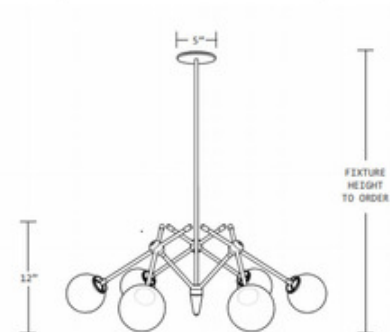

BRAND

studio PGRB

DESCRIPTION

The Shea Chandelier imbues a midcentury flavor that's been updated with contemporary flare. A collection of mold blown Opal Glass shades make the Shea majestic, while its brilliant finishes add an alluring contrast. Place where statement lighting is needed most. Note: Specify overall height at time of order.

Shown in: Natural Brass / Opal

SHADE COLOR	Opal
BODY FINISH	Natural Brass
WATTAGE	24W
DIMMER	Standard 120V
DIMENSIONS	33"W x 12"H x 33"D
BULB INCLUDED	
LAMP	6 x G16.5/Candelabra (E12)/4W/120V LED

Technical Information

LUMINOUS FLUX	2700 lumens
LUMENS/WATT	675.00
LAMP COLOR	2700K
PRODUCT DIMENSIONS	Canopy: 5 Inch Diameter

SPEC # PGR463315

COMPANY	PROJECT	FIXTURE TYPE	APPROVED BY	DATE