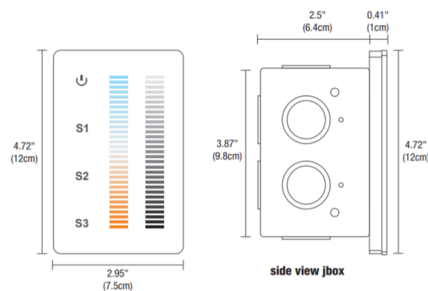

Specifications

COLOR	N/A
BODY FINISH	White
WATTAGE	N/A
DIMMER	N/A
DIMENSIONS	2.95"W x 4.72"H x 2.5"D
BULB	N/A

Technical Information

LAMP COLOR	Tunable White
------------	---------------

Notes:

Shown in white