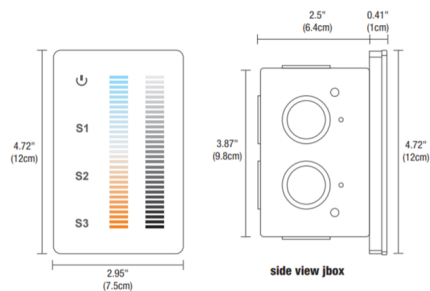

CLICK TO VIEW PRODUCT